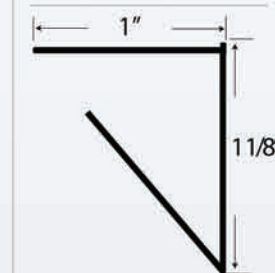

### DISCOUNT BREAKDOWN

- ▶ 1 to 24 - 8' Pieces.....\$3.50
- ▶ 25 to 50 - 8' Pieces.....\$2.75
- ▶ 50 to 100 - 8' Pieces.....\$2.50
- ▶ 100 to 250 - 8' Pieces....\$2.25
- ▶ 250 to 500 - 8' Pieces....\$2.00

## Press2Fit

- ▶ 5/8" TRIM FILLS 1/2" GAP
- ▶ NO CAULKING NEEDED
- ▶ SAVE TIME AND MONEY

▶ SELF ADJUSTING SPRING FIT

▶ MODEL #T58

▶ MODEL #T100

**PRICING:**  
FOR MODEL  
#T58

- ▶ 1 to 24 - 8' Pieces.....\$2.50
- ▶ 25 to 50 - 8' Pieces.....\$1.78
- ▶ 50 to 100 - 8' Pieces.....\$1.62
- ▶ 100 to 250 - 8' Pieces....\$1.46
- ▶ 250 to 500 - 8' Pieces....\$1.40