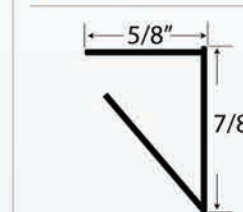

▶ SELF ADJUSTING SPRING FIT

▶ MODEL #T58